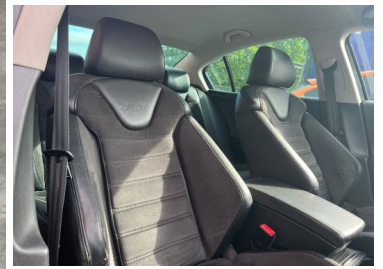

# AUTO-HAUS

2008(08) Volkswagen Passat R36 DSG 4-Door

£12,490

**Engine:** Petrol  
**Body:** Saloon  
**Gearbox:** Semi-Automatic  
**Capacity:** 3597cc  
**Colour:** Black  
**Mileage:** 99,000  
**CO<sup>2</sup>:** 249g/km  
**MPG:** 26.9mpg  
**Top Speed:** 155mph  
**BHP:** 298bhp  
**Insurance Grp:** 36E

**Auto-Haus**  
 Wallis Street  
 Bradford  
 West Yorkshire, BD8 9RR

HEATED WINDSCREEN	METALLIC PAINT
SAM REMO UPHOLSTERY	ENGINE SPIN DECORATIVE INSERTS
12V SOCKET IN LUGGAGE COMPARTMENT	8 SPEAKERS
ALARM WITH INTERIOR PROTECTION	ASR (TRACTION CONTROL) AND COUNTERSTEER SUPPORT
AUTOMATIC DIMMING INTERIOR REAR-VIEW MIRROR	ALLOY WHEELS
CARPET MATS	AUTO HOLD FUNCTION
CENTRE REAR SEAT BELT	BI - XENON HEADLIGHTS WITH DYNAMIC CURVE LIGHTING
CUP HOLDERS	FRONT AND REAR CRUISE CONTROL
DARK BRUSHED ALUMINIUM DECORATIVE INSERTS	FRONT X 2
AUTOMATIC DRIVING LIGHTS	DRIVERS AIRBAG
EDL (ELECTRONIC DIFFERENTIAL LOCK)	DUSK SENSOR
ELECTRIC WINDOWS	EBD (ELECTRONIC BRAKE - PRESSURE DISTRIBUTION)
ADJUSTABLE AND FOLDABLE DOOR MIRRORS WITH MEMORY	ESP (ELECTRONIC STABILISATION PROGRAMME)
ELECTRONIC PARKING BRAKE	ELECTRICALLY HEATED
READING LIGHTS FR. AND REAR	ELECTRONIC ENGINE IMMOBILISER
	FRONT FOOTWELL ILLUMINATION
	FRONT PASSENGERS AIRBAG