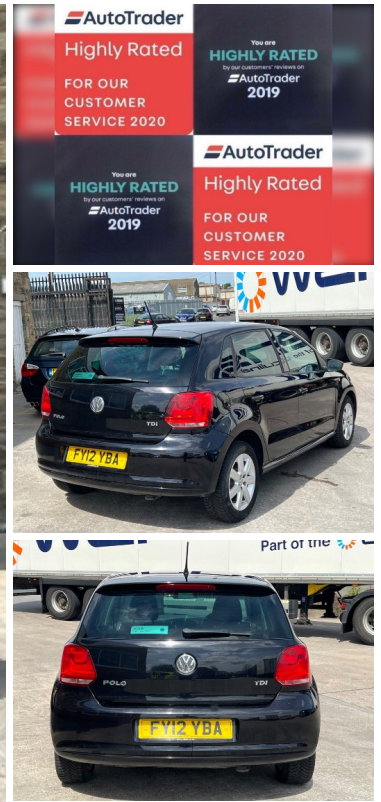

AUTO-HAUS

2012(12) Volkswagen Polo MATCH TDI 5-Door

£3,990

Engine: Diesel
Body: Hatchback
Gearbox: 5-Speed
Capacity: 1199cc
Colour: Black
Mileage: 115,000
CO²: 102g/km
MPG: 72.4mpg
Top Speed: 106mph
BHP: 74bhp
Insurance Grp: 9E

VW POLO 1.2 TDI IN BLACK DRIVES VERY WELL RECENTLY SERVICED. HPI CLEAR AND CERTIFIED GENUINE MILEAGE VOSA VERIFIED FULL SERVICE HISTORY TONS OF RECEIPTS VERY WELL MAINTAINED,CAR DRIVES BEAUTIFULLY. EQUIPPED WITH ELECTRIC WINDOWS AND ELECTRIC SIDE MIRRORS, ALLOYS,CLOTH SEATS,PRIVACY GLASS,AIR CONDITIONING DUAL CLIMATE CONTROL,AUTO HEADLIGHTS,HEIGHT ADJUSTMENT,AUX INPUT,CUP HOLDERS ETC PX WELCOME NATIONWIDE DELIVERY AVAILABLE ALL MAJOR CARDS ACCEPTED